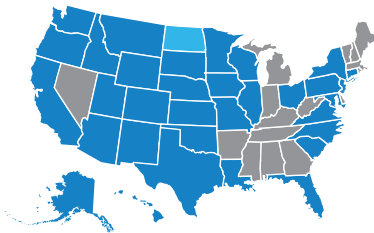

Get the [FACTS] AT LAKE REGION STATE COLLEGE

Get introduced to exciting possibilities that will direct you to a great career. Lake Region State College will help lead you to a high demand job in various career and technology areas or start you on the road to earning your bachelor's degree.

STUDENT BODY

On-campus, online & outreach campuses.

With a mission to serve the higher education needs of northeast North Dakota, our great programs and service to students, LRSC also draws students from **34 states & many countries** including: Australia, Bhutan, Canada, China, Cameroon, Germany, Japan, Kenya, Liberia, Oman, Pakistan, Philippines, Saudi Arabia, Somalia, and United Kingdom.

02% INTERNATIONAL STUDENTS

15% US STUDENTS FROM OUTSIDE NORTH DAKOTA

83% STUDENTS FROM NORTH DAKOTA

STUDENT:FACULTY

14:1
Average class size.

GENDER

ATHLETICS

WOMEN'S
Basketball
Clay Target
Softball
Volleyball